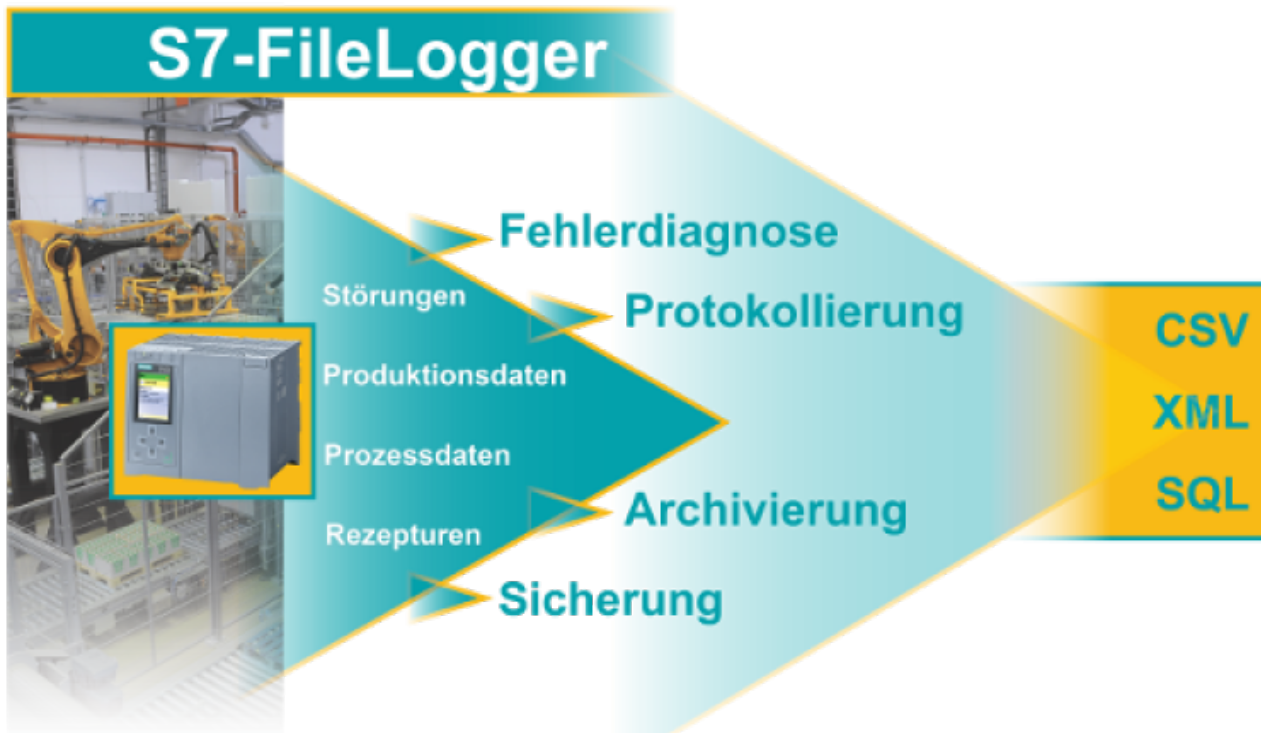

Softwaretools

S7-FileLogger

writing process data to CSV file
For every SIMATIC S7 / S5
S7 generates CSV files
S7 to Excel - Tool

writing proces data to Excel file
For every SIMATIC S7 / S5
S7 generatesExcel files
S7-Time-Server

synchronize S7 - 300/400 PLC time
For every SIMATIC S7
synchronize PLC time
S7 Mobile HMI

WEB-HMI for Tablet/Smart-Phone und WEB-Browser
For every SIMATIC S7 / S5
S7 WEB-HMI
S7 Recipe Manager

S7 OPC UA SERVER